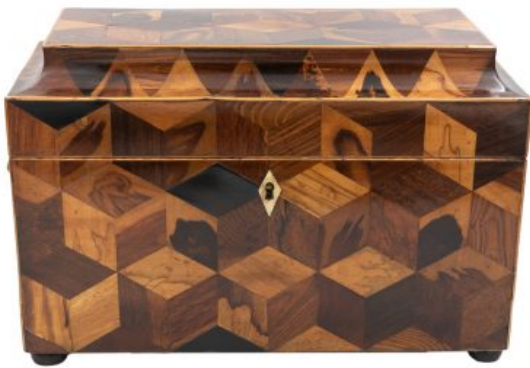

GARDEN COURT ANTIQUES

San Francisco, California
415 355-1690

Extraordinary Specimen Wood Tea Caddy With Both Tumbling Block And Vandyke Marquetry, English Circa 1810.

List: \$4,500

Extraordinary Specimen wood tea caddy with both tumbling block and VanDyke marquetry, rich French polish highlights the 3D effect of the patterns, lion head side handles, bone escutcheon, turned ebony feet. The interior has a tumbling block panel under the lid, two removable canisters and glass sugar bowl, working lock and key, English circa 1810. height: 8 in. 20 cm., width: 12 in. 30.5 cm., depth: 6.5 in. 16.5 cm.

At the beginning of the 19th century a pound of tea cost the equivalent of 3-6 months wages for household workers, so tea was carefully guarded, the key to a caddy was often worn around the waist.

This box is a true celebration of the natural beauty of the woods and the respect with which the craftsman treated his materials; a strong and dignified example.

- Item Number: JG-334
- Country: England
- Period: Early 19th Century

- Garden Court Antiques

: Thu Nov 21 13:38:25 2024 / +0000 GMT

- Creation Date: Circa 1810
- Materials: Marquetry
- Height: 20 cm., 8 in.
- Length: 12 in., 30.5 cm.
- Depth: 16.5 cm., 6.5 in.
- Condition: Very good