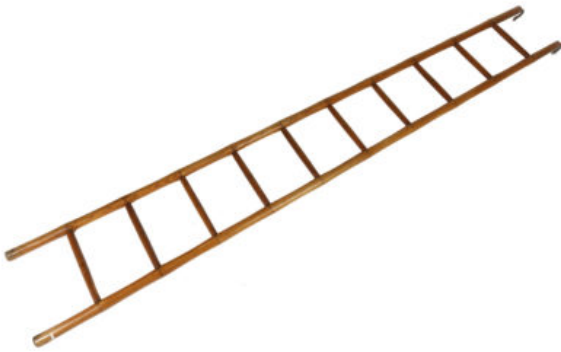

GARDEN COURT ANTIQUES

San Francisco, California  
415 355-1690

## English Victorian Period Faux Bamboo Ladder, Circa 1890

List: \$1,900

English Victorian Period Faux bamboo carved fruitwood ladder circa 1890; [1. throughout the 19th century, the English were obsessed with all things Asian. Chinoiserie was in vogue and making furniture that had an Asian influence was very much in style. This library ladder was carved from fruitwood but carved to look like bamboo.] height: 107 in. 272 cm., width: 15.5 in. 38 cm., depth 2 in. 5 cm.

- Item Number: 05135380
- Country: England
- Period: Victorian
- Creation Date: Circa 1890
- Materials: Faux Bamboo, Fruitwood
- Height: 107 in., 272 cm.
- Length: 15.5 in., 38 cm.
- Depth: 2 in., 5 cm.
- Condition: Excellent