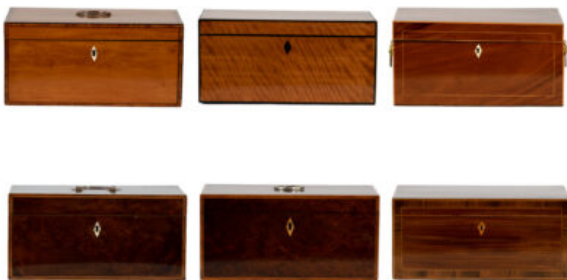

## Collection Of Six Early Regency Boxes Of Similar Shape And Size, English Circa 1800-1820.

List: \$10,500

An impressive collection of six early Regency boxes of similar shape and size, each with a kite-shaped bone escutcheon. The boxes are made of various woods, including burr walnut, burl yew, satinwood, flame birch, mahogany, and fruitwood. Each box also has a contrasting veneer along all outside edges, which is ebony, boxwood, or kingwood. Three of the boxes have decorative carrying handles, and three do not. French hand polish showcases the choice woods of these boxes. All of the boxes have working locks and keys. English circa 1800-1820.

height: 6 in. 15 cm., width: 12 in. 30 cm., depth: 6 in. 15 cm.

All boxes are approximately the same dimensions.

Sold as a set of six.

- Item Number: JG-431
- Country: England
- Period: Early 19th Century
- Creation Date: Circa 1800-1820

- Garden Court Antiques

: Fri Dec 20 11:50:27 2024 / +0000 GMT

- Materials: Birch, burr walnut, Fruitwood, Mahogany, Satinwood, yew
- Height: 15 cm., 6 in.
- Length: 12 in., 30 cm.
- Depth: 15 cm., 6 in.
- Condition: Very good
- Condition: very good condition; French polish; working lock and key; Sold as a set of six.