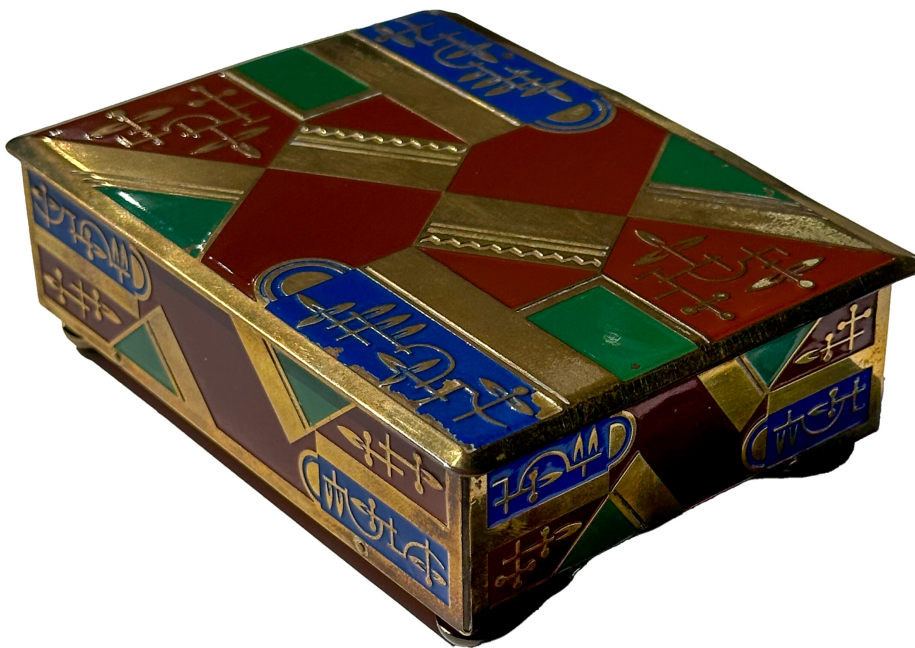

GARDEN COURT ANTIQUES

San Francisco, California
415 355-1690

Art Deco Brass and Enamel Cigarette Box Austrian, Circa 1920

List: \$450

Geometric patterned brass and enamel cigarette box decorated in red, green, and blue enamel with stylized Art Deco motifs. The hinged lid opens to reveal a mahogany-lined interior. The case rests on four brass bun feet. Austrian, Circa 1920

height: 1.5 in. (3.8 cm.)

width: 5 in. (12.7 cm.)

depth: 3.5 in. (8.9 cm.)

- Item Number: SW-005
- Country: Austria
- Period: Early 20th Century
- Creation Date: Circa 1920
- Materials: Brass, enamel
- Height: 1.5 in., 3.8 cm.
- Length: 12.7 cm., 5 in.
- Depth: 3.5 in., 9 cm.
- Condition: Very good